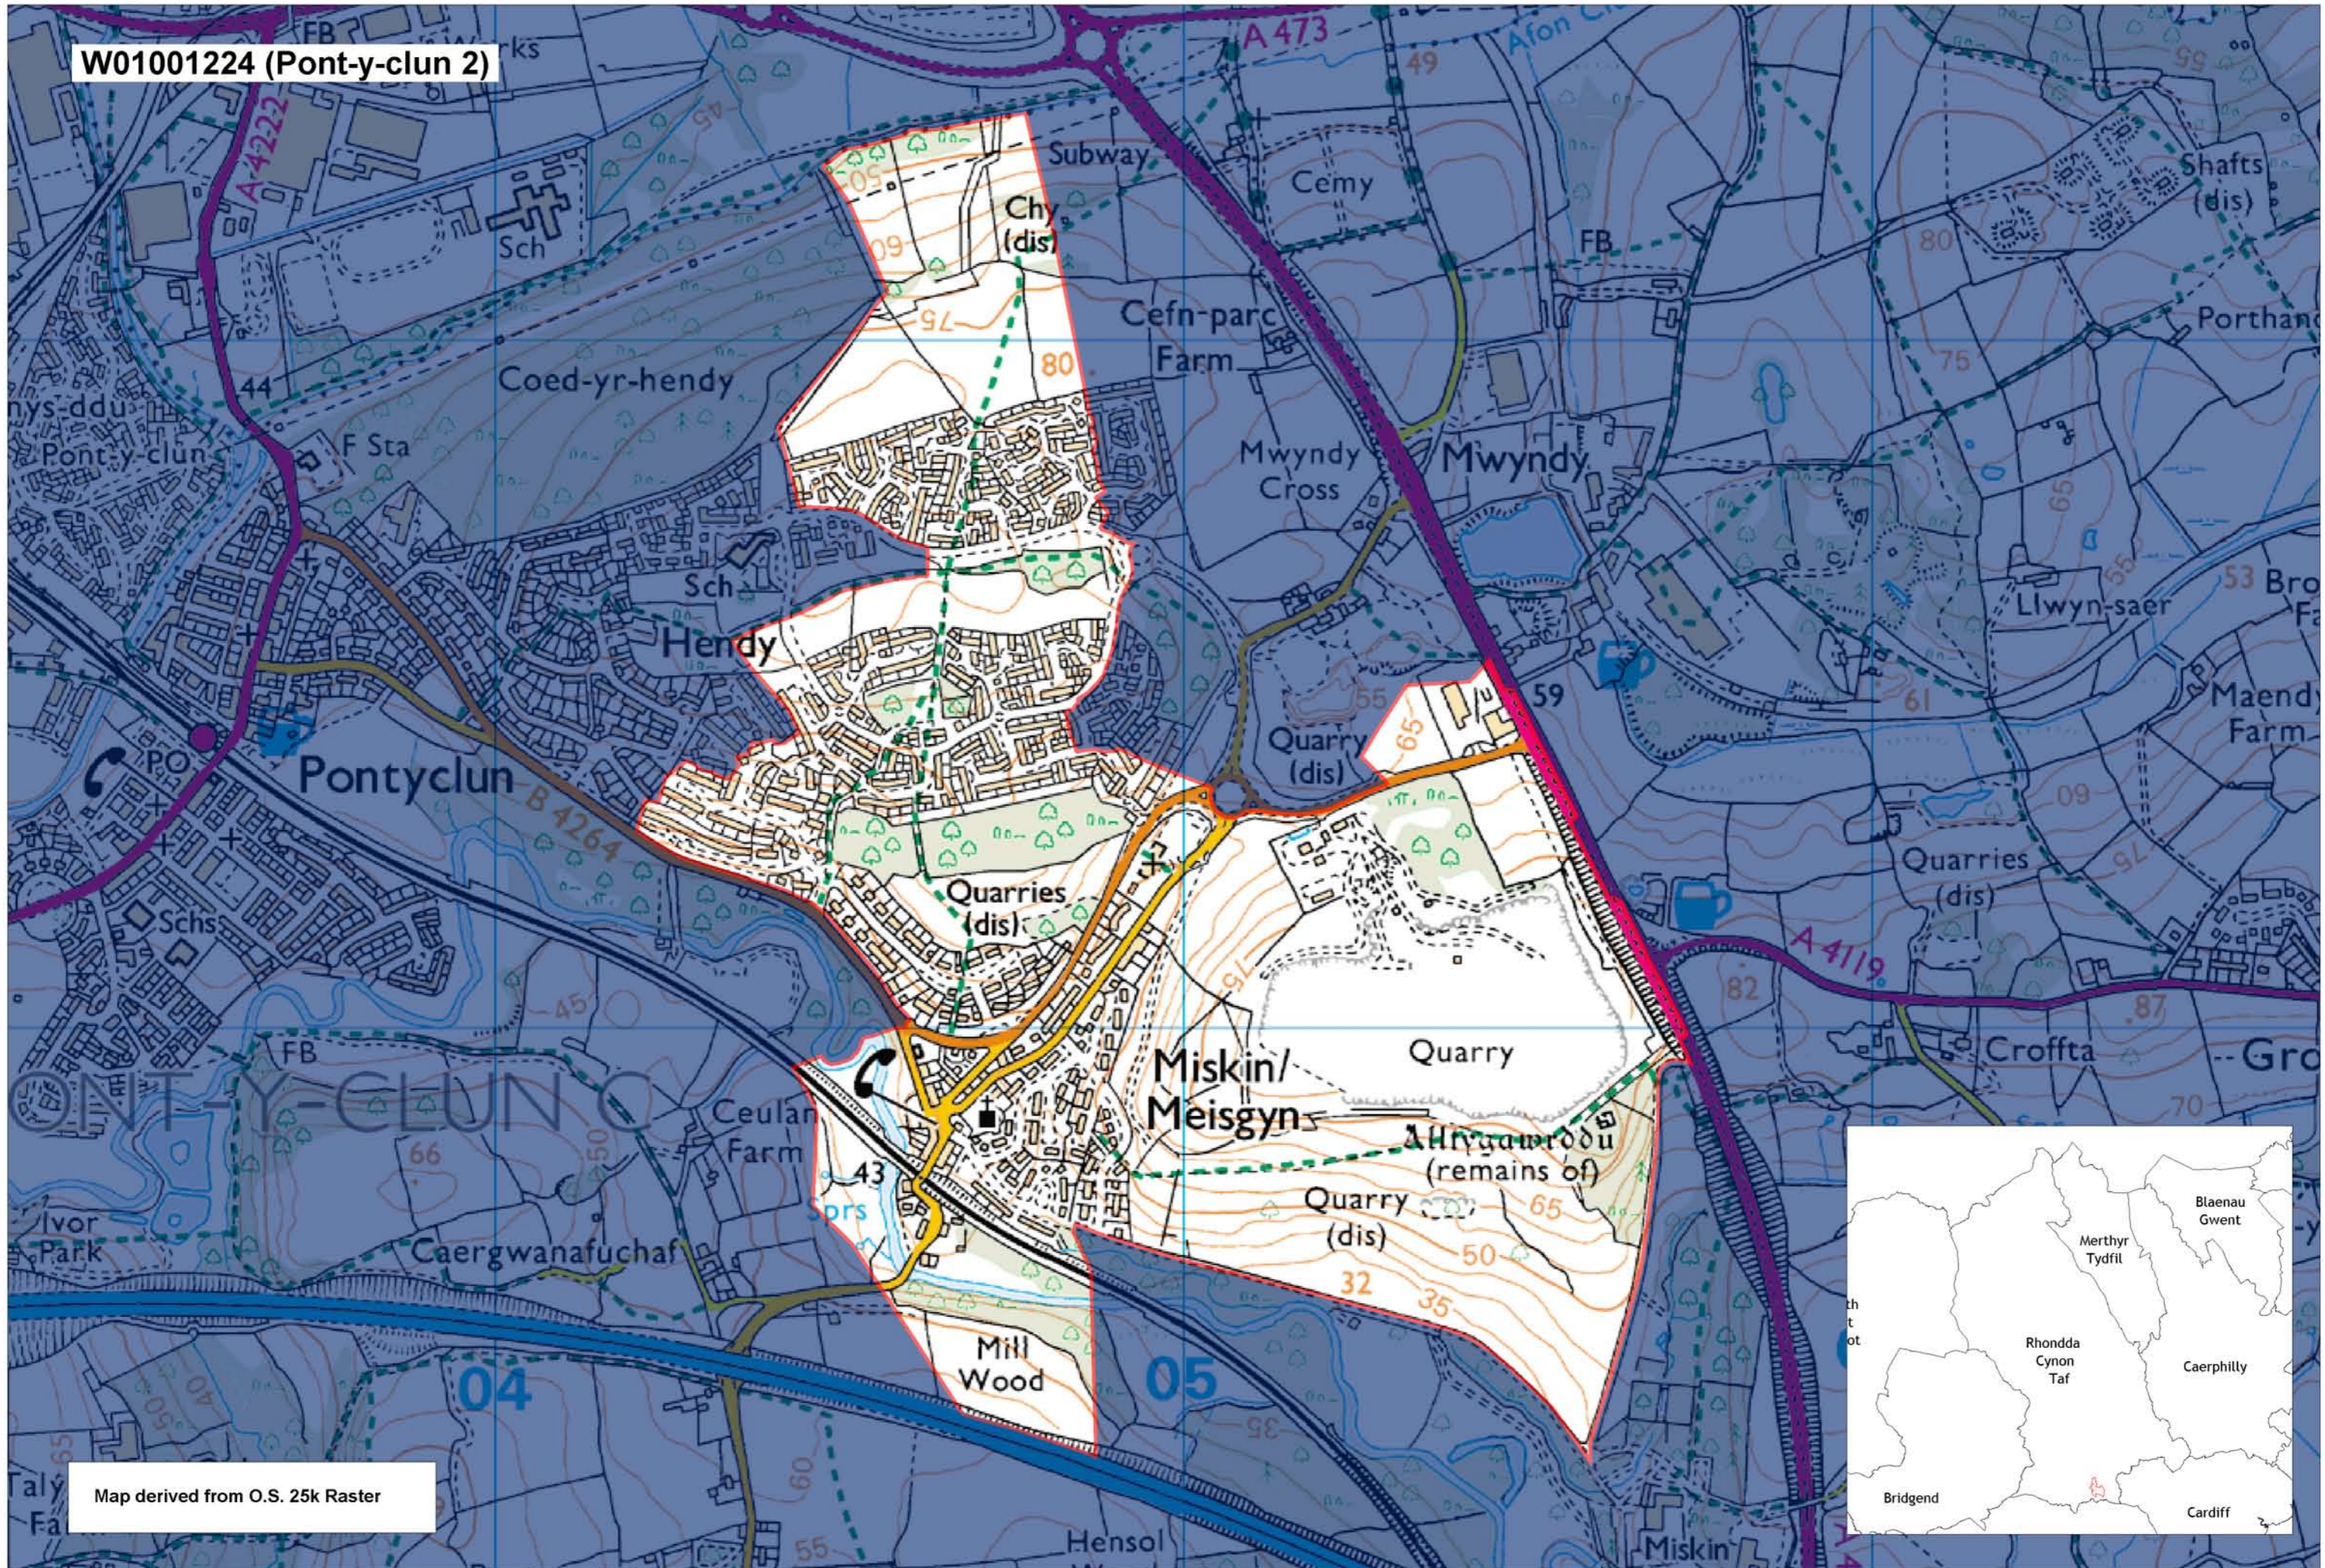

W01001224 (Pont-y-clun 2)

Map derived from O.S. 25k Raster